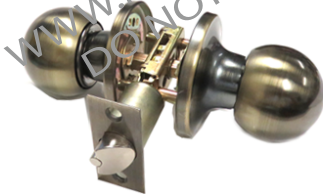

Kiaset Type Locks

Entrance Function Lock

6 KEY ALIKE
LKEA antique brass
LKES stainless steel
LKEB ORB
 24 pcs / Box
 Key on one side,
 thumb latch on the other

Lever Passage Function Lock

LVPA antique brass
LVPS stainless steel
LVPB ORB
 24 pcs / Box
 No key on both sides

Passage Function Lock

LKPA antique brass
LKPS stainless steel
 30 pcs / Box
 No key on both sides

Lever Entrance Lock

LVEA antique brass
LVES stainless steel
 6 KEY ALIKE
 24 pcs / Box

Fire Lock for Storeroom Exit Doors

6 KEY ALIKE
LKFA antique brass
LKFS stainless steel
 24 pcs / Box
 Deadlocking latch bolt
 Outside knob has key in
 to open the lock
 Inside knob is always available
 to open

Fire Lock Leverset

LVFA antique brass
LVFS stainless steel
 Deadlocking latch bolt
 Outside lever has key in
 to open the lock
 Inside lever is always
 available to open
 24 pcs / Box

Double Cylinder Double Sided Lock

LK9121S
 stainless steel
LK9121A
 antique brass
 6 KEY ALIKE
 24 pcs / Box
 Deadlocking latch bolt.
 Key on both sides
 of door knob.

HLKS
 Single Cylinder Hook Lock

6 KEY ALIKE
 12 pcs / Box