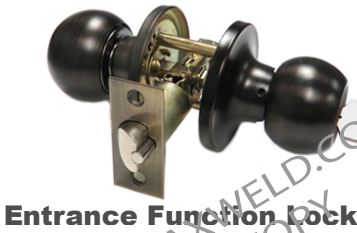

Kiaset Type Locks

Entrance Function Lock

6 KEY ALIKE
LKEA antique brass
LKES stainless steel
LKEB ORB
 24 pcs / Box
 Key on one side,
 thumb latch on the other

Lever Passage Function Lock

LVPA antique brass
LVPS stainless steel
LVPB ORB
 24 pcs / Box
 No key on both sides

Passage Function Lock

LKPA antique brass
LKPS stainless steel
 30 pcs / Box
 No key on both sides

Lever Entrance Lock

LVEA antique brass
LVES stainless steel
 6 KEY ALIKE
 24 pcs / Box

Fire Lock for Storeroom Exit Doors

6 KEY ALIKE
LKFA antique brass
LKFS stainless steel
 24 pcs / Box
 Deadlocking latch bolt
 Outside knob has key in
 to open the lock
 Inside knob is always available
 to open

Fire Lock Leverset

LVFA antique brass
LVFS stainless steel
 Deadlocking latch bolt
 Outside lever has key in
 to open the lock
 Inside lever is always
 available to open
 24 pcs / Box

Double Cylinder Double Sided Lock

LK9121S
 stainless steel
LK9121A
 antique brass
 6 KEY ALIKE
 24 pcs / Box
 Deadlocking latch bolt.
 Key on both sides
 of door knob.

HLKS
 Single Cylinder Hook Lock

6 KEY ALIKE
 12 pcs / Box