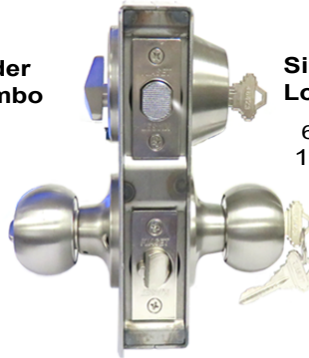

Kiaset Type Locks & Code Locks

Double Cylinder Lock Set, Combo
6 KEY ALIKE
12 SETS/Box

531CA antique brass
531CS stainless steel
531CB oil rubbed bronze

Single Cylinder Lock Set,
6 KEY ALIKE
12 SETS/Box

530CA antique brass
530CS stainless steel
530CB oil rubbed bronze

Double Deadbolt Lock with Concealed Screws
LK531A C/S
antique brass
20 pcs / Box

Double Cylinder Lever Set, Combo

6 KEY ALIKE 12 PCS/Box
L531CA antique brass
L531CS stainless steel
L531CB oil rubbed bronze

Single Cylinder Lever Set, Combo

6 KEY ALIKE 12 PCS/Box
L530CA antique brass
L530CS stainless steel
L530CB oil rubbed bronze

Double Cylinder Lever Set, Combo

L532CB
oil rubbed bronze

Double Cylinder Deadbolt

531A antique brass
531S stainless steel
531B oil rubbed bronze
6 KEY ALIKE 24 PCS/Box

Single Cylinder Deadbolt

530A antique brass
530S stainless steel
6 KEY ALIKE 24 PCS/Box

LV4571 Lever Entry Lock

UL Listed