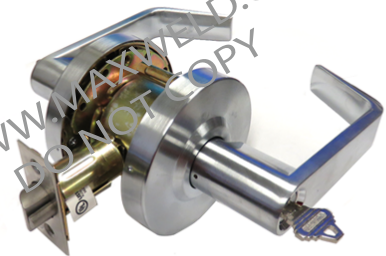

Kiaset Type Locks & Code Locks

Double Cylinder Lock Set, Combo
6 KEY ALIKE
12 SETS/Box

531CA antique brass
531CS stainless steel
531CB oil rubbed bronze

Single Cylinder Lock Set,
6 KEY ALIKE
12 SETS/Box

530CA antique brass
530CS stainless steel
530CB oil rubbed bronze

Double Deadbolt Lock with Concealed Screws
LK531A C/S
antique brass
20 pcs / Box

Double Cylinder Lever Set, Combo

6 KEY ALIKE 12 PCS/Box
L531CA antique brass
L531CS stainless steel
L531CB oil rubbed bronze

Single Cylinder Lever Set, Combo

6 KEY ALIKE 12 PCS/Box
L530CA antique brass
L530CS stainless steel
L530CB oil rubbed bronze

Double Cylinder Lever Set, Combo

L532CB
oil rubbed bronze

Double Cylinder Deadbolt

531A antique brass
531S stainless steel
531B oil rubbed bronze
6 KEY ALIKE 24 PCS/Box

Single Cylinder Deadbolt

530A antique brass
530S stainless steel
6 KEY ALIKE 24 PCS/Box

LV4571 Lever Entry Lock

UL Listed